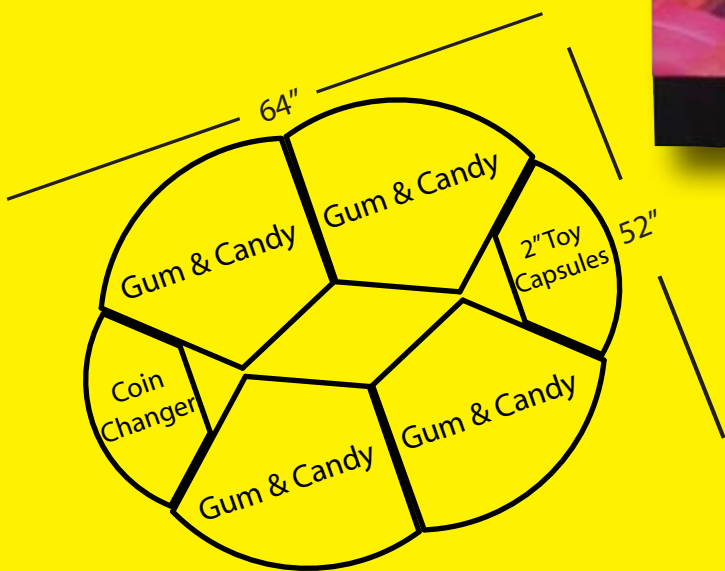

INTELINKS VENDING

INTELINKS VENDING

Intelinks vending machines are the latest concept in bulk-candy, and toy capsule vending. This system can be laid out in multi-configurations to be versatile for any good location.